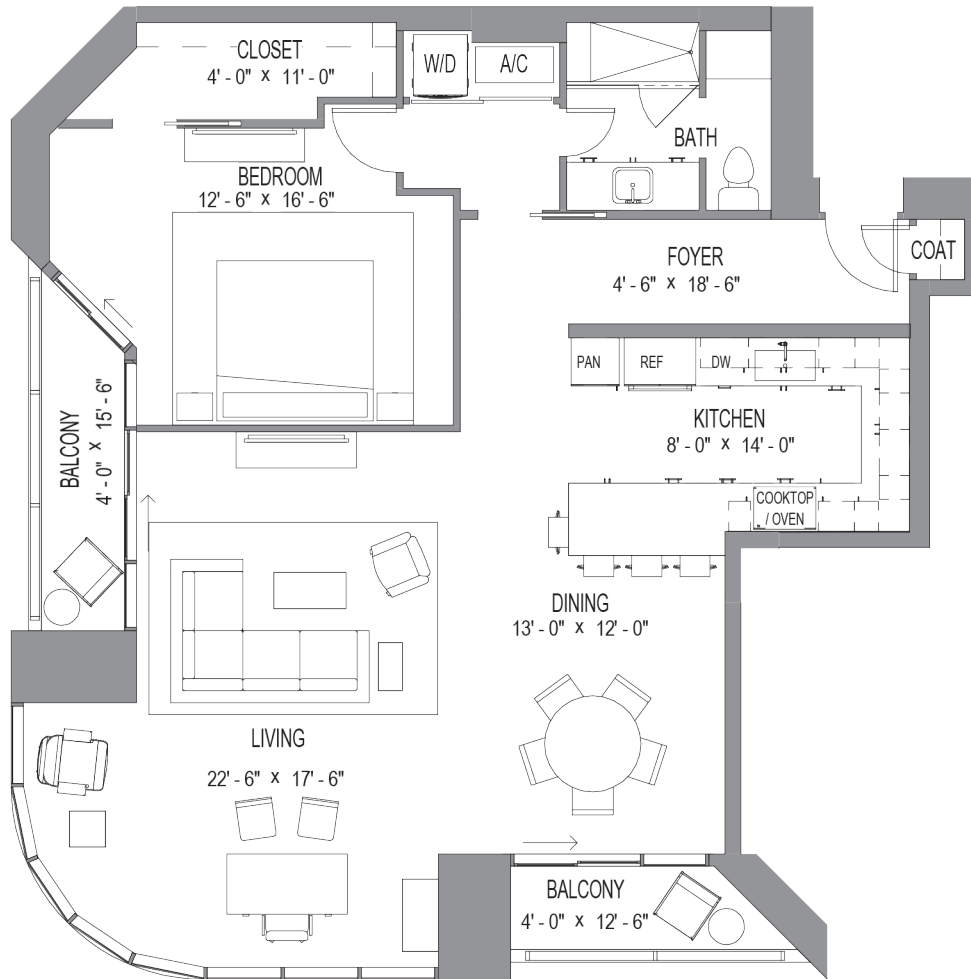

## Residence C

1 Bedroom

1 Bath

C Interior	1,212 sq. ft.
C Balcony	98 sq. ft.
<b>Total</b>	<b>1,310 sq. ft.</b>

Scale: 1/8" = 1'-0"

1701 Hermann Drive  
 Houston, TX 77004  
 713.526.VIEW (8439)

[THEPARKLANE.COM](http://THEPARKLANE.COM)

Floor plans are not to scale; dimensions are approximate and may vary from the description of the residence in the condominium declaration.  
 Exclusive sales and marketing by Elevated Group at Compass.